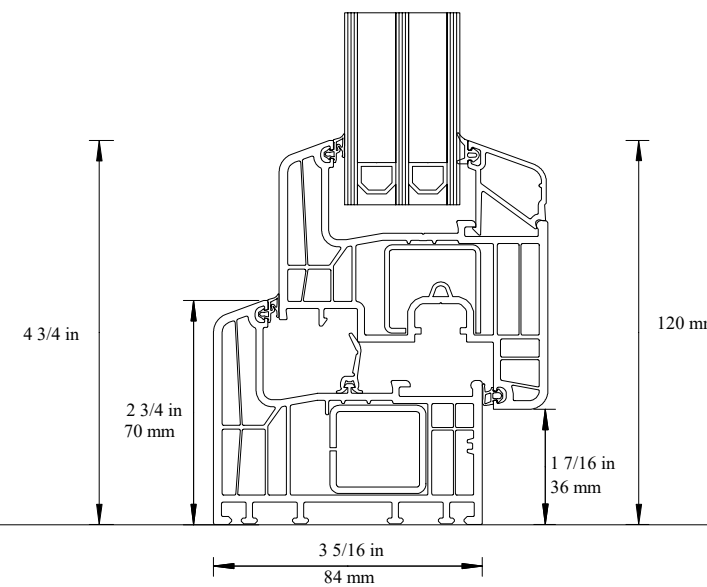

UPVC  
Fixed

Aluminum  
Fixed

UPVC  
Tilt & Turn

Aluminum  
Tilt & Turn

Steel reinforced UPVC frames system Eforte 84.  
Thermally broken aluminum frames Heroal system 110ES.