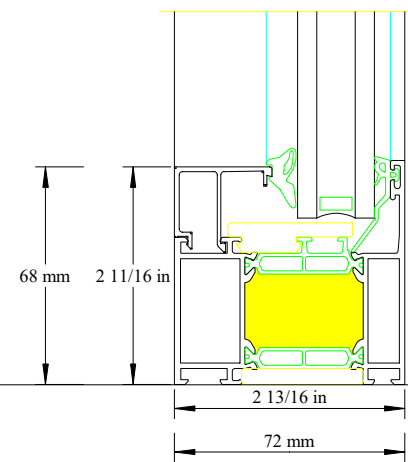

UPVC  
Fixed

Aluminum  
Fixed

UPVC  
Tilt & Turn

Aluminum  
Tilt & Turn

Steel reinforced UPVC frames system Eforte 84.  
Thermally broken aluminum frames Heroal system 110ES.