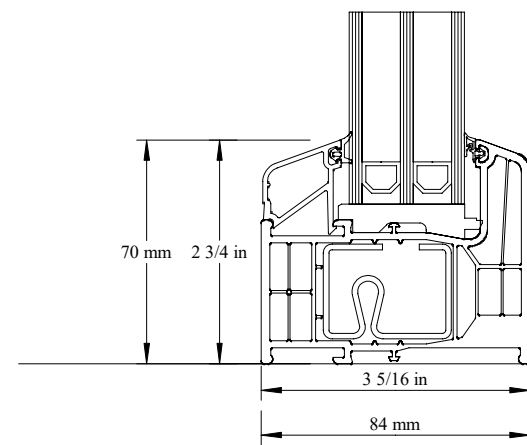

UPVC  
Fixed

Aluminum  
Fixed

UPVC  
Tilt & Turn

Aluminum  
Tilt & Turn

Steel reinforced UPVC frames system Eforte 84.  
Thermally broken aluminum frames Heroal system 110ES.