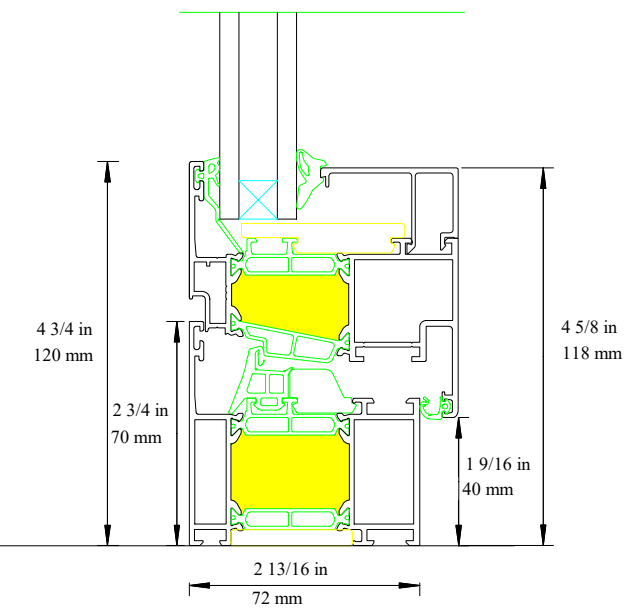

UPVC  
Fixed

Aluminum  
Fixed

UPVC  
Tilt & Turn

Aluminum  
Tilt & Turn

Steel reinforced UPVC frames system Eforte 84.  
Thermally broken aluminum frames Heroal system 110ES.